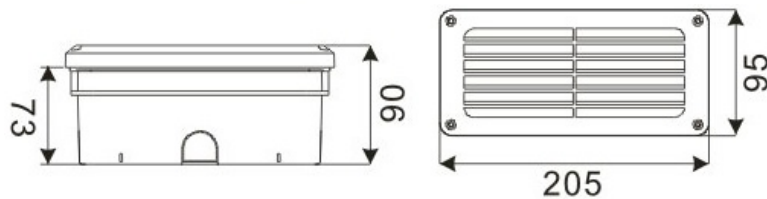

# LED Recessed Lighting – LR-R00153

Model No.	LR-R00153
LED Type	5mm
LED Q'TY.	60
Beam Angle	-
Minimum luminous flux(lm)	300
Voltage	120-240V
LED Watt	3W
Environmental Temperature	- 20°C~60°C
Environmental Humidity	0%-95%
Safety Class	I
Safety Type	IP54
Material	Aluminium
Driver	Included